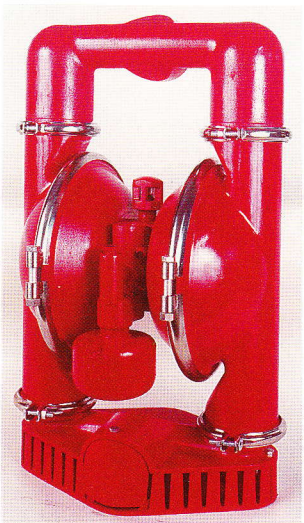

sure•flow
Model 1500 / 1500F

	1500	1500F
Height	18 1/4"	18"
Width	14 1/4"	14 1/4"
Length	11 1/4"	11 1/4"
Net Wt.	34 lbs	31 lbs
Shipping Wt.	37 lbs	34 lbs
Air Inlet	3/8" NPT	
Inlet	1 1/2" Female NPT	
Outlet	1 1/4" Male NPT	
Suction Lift	22' Dry / 27' Wet	
Max. Size Solids	3/16" Dia.	

sure•flow
Model 2000 / 2000F

	2000	2000F
Height	26 1/2"	26 1/2"
Width	16 1/8"	16 1/8"
Length	13 1/2"	13 1/2"
Net Wt.	69 lbs	64 lbs
Shipping Wt.	76 lbs	71 lbs
Air Inlet	1/2" NPT	
Inlet	2" Male NPT	
Outlet	2" Male NPT	
Suction Lift	20' Dry / 25' Wet	
Max. Size Solids	1/4" Dia.	

sure•flow
Model 3000 / 3000F

	3000	3000F
Height	32 1/2"	32 1/2"
Width	20 1/2"	20 1/2"
Length	17 1/2"	17 1/2"
Net Wt.	106 lbs	104 lbs
Shipping Wt.	125 lbs	123 lbs
Air Inlet	1/2" NPT	
Inlet	3" Male NPT	
Outlet	3" Male NPT	
Suction Lift	20' Dry / 25' Wet	
Max. Size Solids	3/8" Dia.	