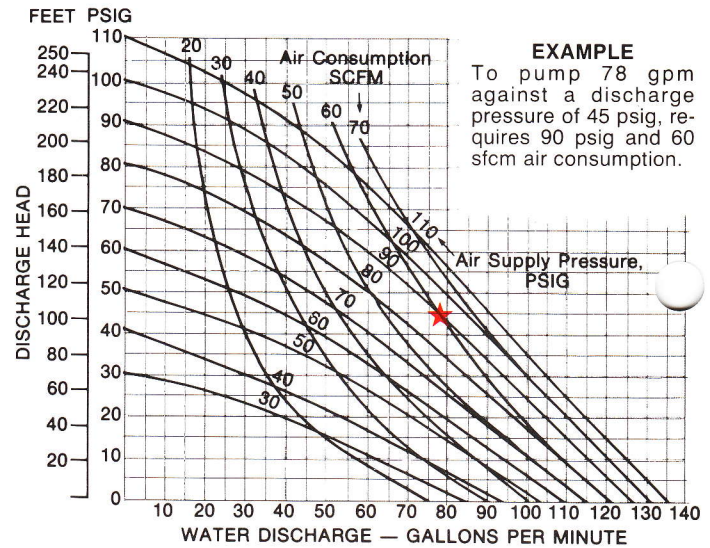

sure•flow
Model 1500 / 1500F

	1500	1500F
Height	18 1/4"	18"
Width	14 1/4"	14 1/4"
Length	11 1/4"	11 1/4"
Net Wt.	34 lbs	31 lbs
Shipping Wt.	37 lbs	34 lbs
Air Inlet	3/8" NPT	
Inlet	1 1/2" Female NPT	
Outlet	1 1/4" Male NPT	
Suction Lift	22' Dry / 27' Wet	
Max. Size Solids	3/16" Dia.	

sure•flow
Model 2000 / 2000F

	2000	2000F
Height	26 1/2"	26 1/2"
Width	16 1/8"	16 1/8"
Length	13 1/2"	13 1/2"
Net Wt.	69 lbs	64 lbs
Shipping Wt.	76 lbs	71 lbs
Air Inlet	1/2" NPT	
Inlet	2" Male NPT	
Outlet	2" Male NPT	
Suction Lift	20' Dry / 25' Wet	
Max. Size Solids	1/4" Dia.	

sure•flow
Model 3000 / 3000F

	3000	3000F
Height	32 1/2"	32 1/2"
Width	20 1/2"	20 1/2"
Length	17 1/2"	17 1/2"
Net Wt.	106 lbs	104 lbs
Shipping Wt.	125 lbs	123 lbs
Air Inlet	1/2" NPT	
Inlet	3" Male NPT	
Outlet	3" Male NPT	
Suction Lift	20' Dry / 25' Wet	
Max. Size Solids	3/8" Dia.	