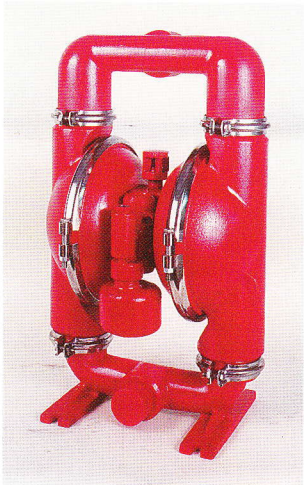

sure•flow
Model 1500 / 1500F

	1500	1500F
Height	18 1/4"	18"
Width	14 1/4"	14 1/4"
Length	11 1/4"	11 1/4"
Net Wt.	34 lbs	31 lbs
Shipping Wt.	37 lbs	34 lbs
Air Inlet	3/8" NPT	
Inlet	1 1/2" Female NPT	
Outlet	1 1/4" Male NPT	
Suction Lift	22' Dry / 27' Wet	
Max. Size Solids	3/16" Dia.	

sure•flow
Model 2000 / 2000F

	2000	2000F
Height	26 1/2"	26 1/2"
Width	16 1/8"	16 1/8"
Length	13 1/2"	13 1/2"
Net Wt.	69 lbs	64 lbs
Shipping Wt.	76 lbs	71 lbs
Air Inlet	1/2" NPT	
Inlet	2" Male NPT	
Outlet	2" Male NPT	
Suction Lift	20' Dry / 25' Wet	
Max. Size Solids	1/4" Dia.	

sure•flow
Model 3000 / 3000F

	3000	3000F
Height	32 1/2"	32 1/2"
Width	20 1/2"	20 1/2"
Length	17 1/2"	17 1/2"
Net Wt.	106 lbs	104 lbs
Shipping Wt.	125 lbs	123 lbs
Air Inlet	1/2" NPT	
Inlet	3" Male NPT	
Outlet	3" Male NPT	
Suction Lift	20' Dry / 25' Wet	
Max. Size Solids	3/8" Dia.	