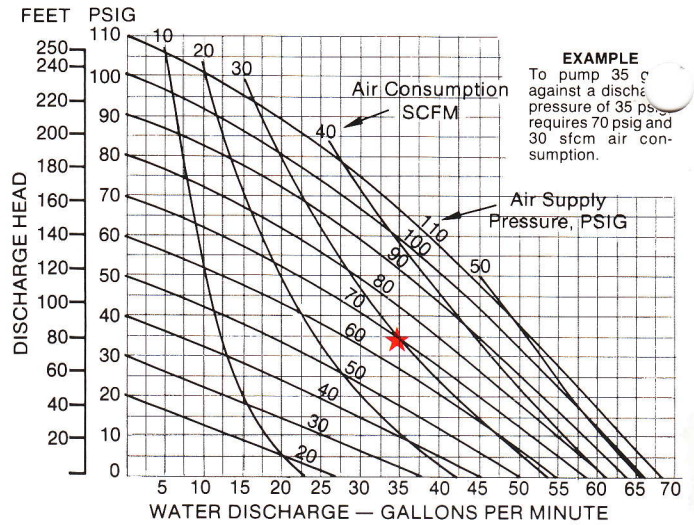

sure•flow
Model 1500 / 1500F

	1500	1500F
Height	18 1/4"	18"
Width	14 1/4"	14 1/4"
Length	11 1/4"	11 1/4"
Net Wt.	34 lbs	31 lbs
Shipping Wt.	37 lbs	34 lbs
Air Inlet	3/8" NPT	
Inlet	1 1/2" Female NPT	
Outlet	1 1/4" Male NPT	
Suction Lift	22' Dry / 27' Wet	
Max. Size Solids	3/16" Dia.	

sure•flow
Model 2000 / 2000F

	2000	2000F
Height	26 1/2"	26 1/2"
Width	16 1/8"	16 1/8"
Length	13 1/2"	13 1/2"
Net Wt.	69 lbs	64 lbs
Shipping Wt.	76 lbs	71 lbs
Air Inlet	1/2" NPT	
Inlet	2" Male NPT	
Outlet	2" Male NPT	
Suction Lift	20' Dry / 25' Wet	
Max. Size Solids	1/4" Dia.	

sure•flow
Model 3000 / 3000F

	3000	3000F
Height	32 1/2"	32 1/2"
Width	20 1/2"	20 1/2"
Length	17 1/2"	17 1/2"
Net Wt.	106 lbs	104 lbs
Shipping Wt.	125 lbs	123 lbs
Air Inlet	1/2" NPT	
Inlet	3" Male NPT	
Outlet	3" Male NPT	
Suction Lift	20' Dry / 25' Wet	
Max. Size Solids	3/8" Dia.	